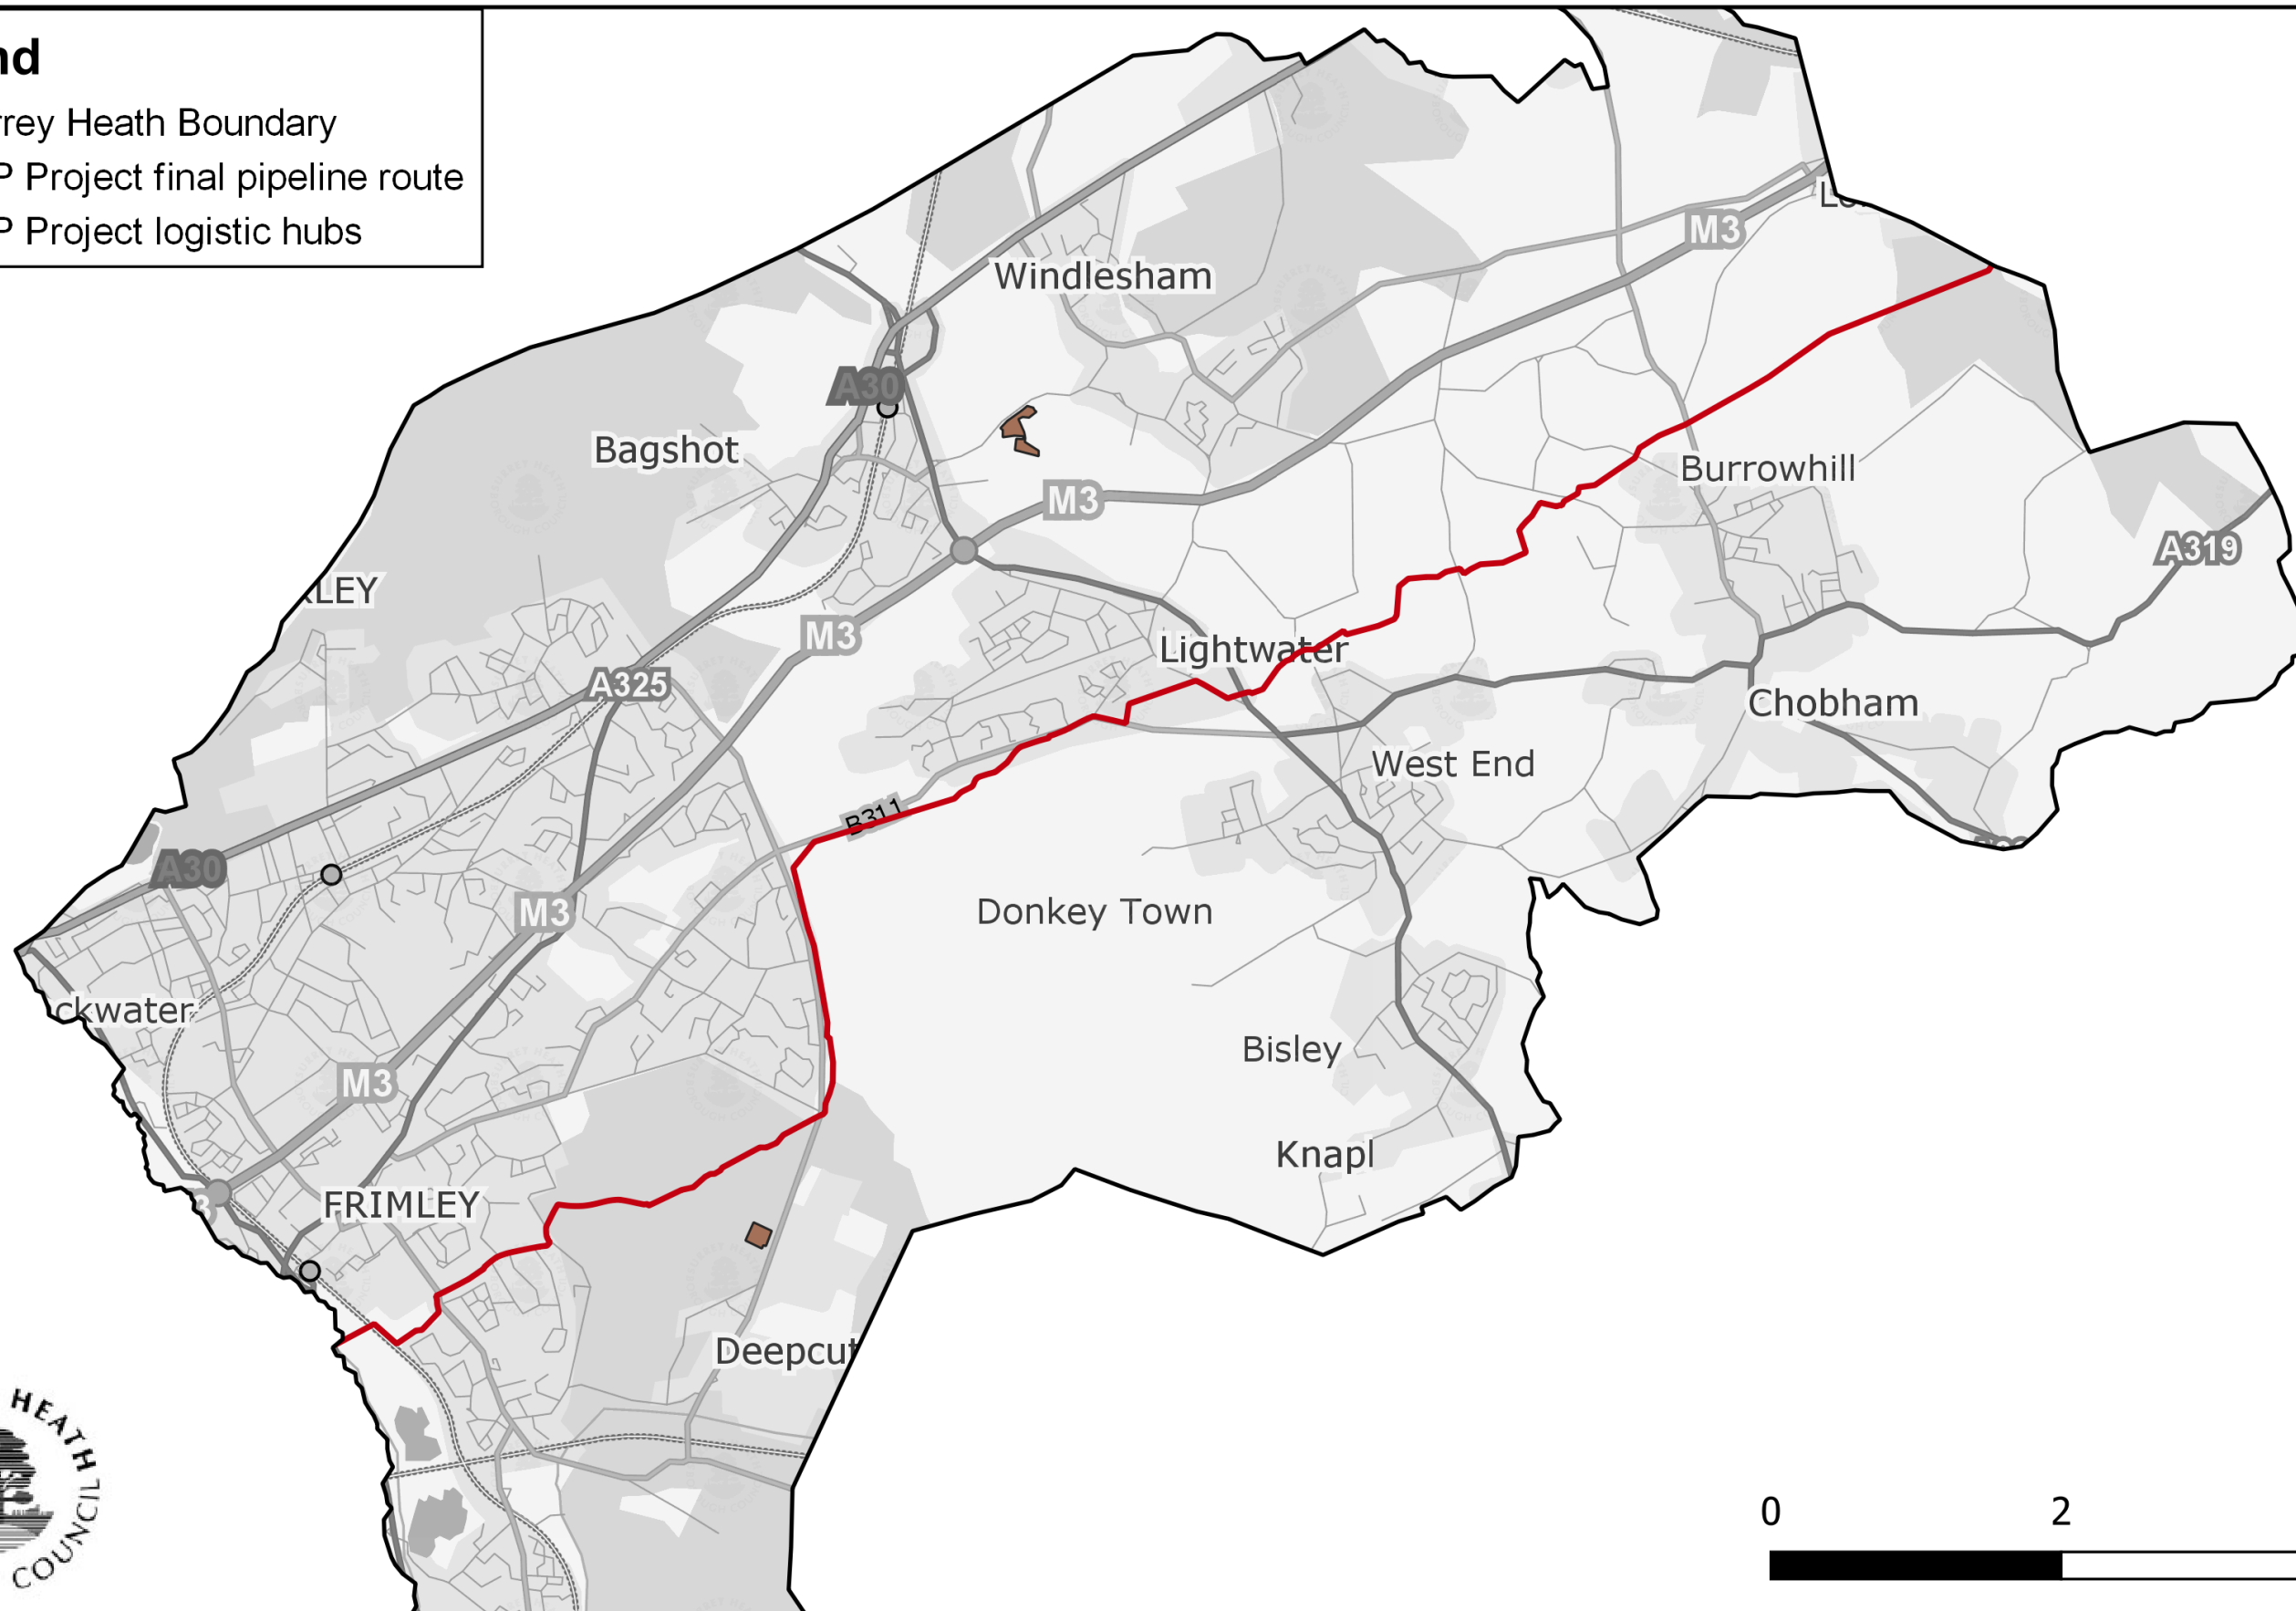

# Annex 1: SLP Project final pipeline route in Surrey Heath

## Legend

- Surrey Heath Boundary
- SLP Project final pipeline route
- SLP Project logistic hubs

Surrey Heath Borough Council, Knoll Road, CAMBERLEY, GU15 3HD | Tel : +44 (0)1276 707100 | Fax : +44 (0)1276 707448 | Email: [main.reception@surreyheath.gov.uk](mailto:main.reception@surreyheath.gov.uk)

© Crown copyright and database rights 2019 Ordnance Survey 100018679 | Contains Ordnance Survey data © Crown copyright and database right 2019 | © Geographers' A-Z Map Co. Ltd  
Cities Revealed © copyright by The Geoinformation Group, 2019 and Crown Copyright © All rights reserved | Historic Mapping © Crown copyright and Landmark Information Group